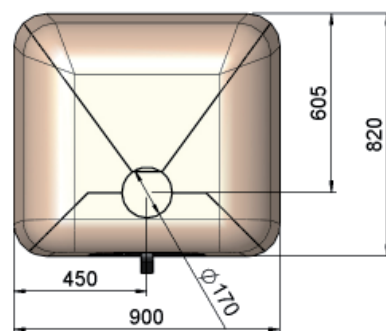

55018

-

cm

kg 300

-

92x84 H.98

32

28

Rectangular Oven, 68 x 76 cm (internal), completely made of ALUTEC® , special mixture with high alumina content (70%), with light colour. Equipped with metal door and thermometer.

Wood and charcoal burning