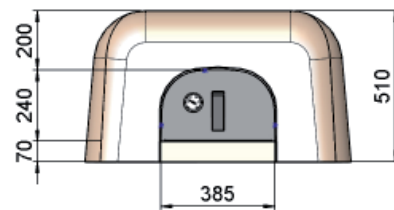

55018

-

cm

kg 300

-

92x84 H.98

32

28

Rectangular Oven, 68 x 76 cm (internal), completely made of ALUTEC® , special mixture with high alumina content (70%), with light colour. Equipped with metal door and thermometer.

Wood and charcoal burning