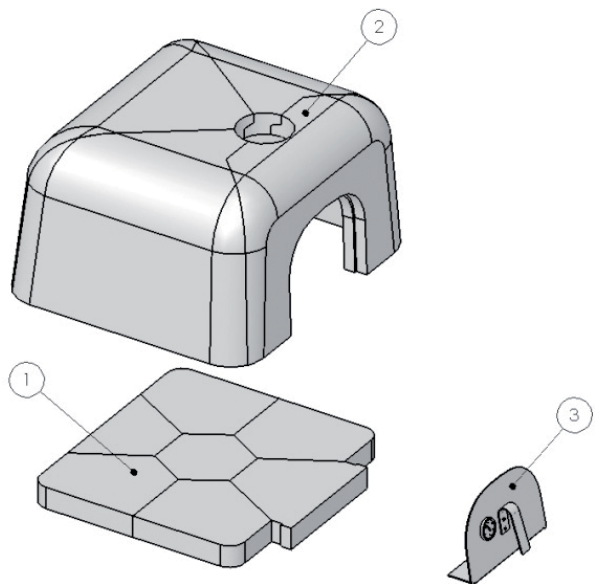

COMPONENTS

NR.	DESCRIPTION	CODE
1	FIRE BRICKS	25038
2	VAULT	25037
3	IRON DOOR+THERMOMETER	140099