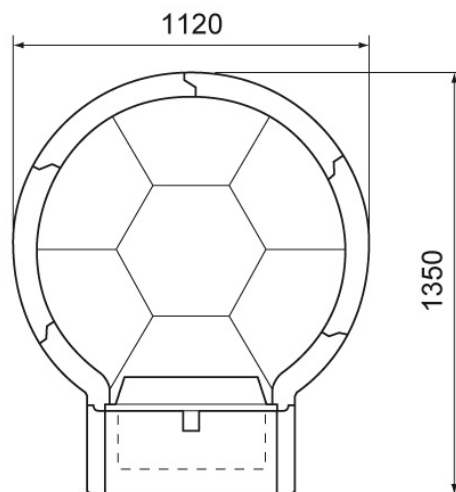

FORNO VOLTA 100

Sunday
The new way of grilling

55028

-

cm

-

kg 416

-

110x100 H.106

26

24

Oven ø 100 cm (internal) completely made of ALUTEC®, special mixture with high alumina content (70%) with light colour. Equipped with metal door and thermometer.

Wood and charcoal burning