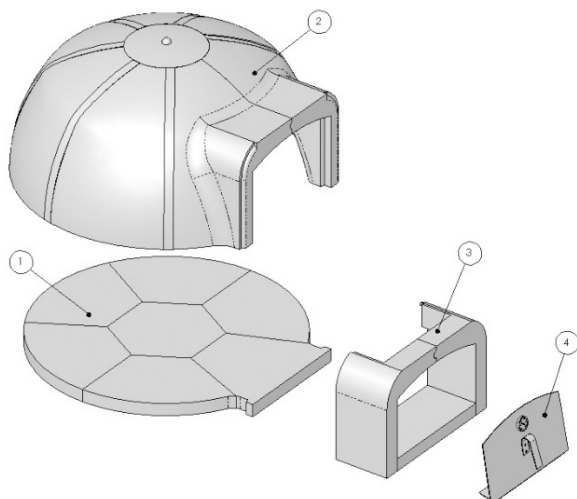

24

20

Oven ø 120 cm (internal) completely made of ALUTEC®, special mixture with high alumina content (70%) with light colour. Equipped with metal door and thermometer.

Wood and charcoal burning

COMPONENTS