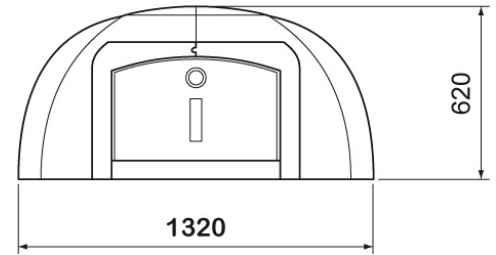

FORNO VOLTA 120

Sunday
The new way of grilling

55029

EXPO

cm

kg 519

-

120x105 H.106

24

20

Oven ø 120 cm (internal) completely made of ALUTEC®, special mixture with high alumina content (70%) with light colour. Equipped with metal door and thermometer.

Wood and charcoal burning

COMPONENTS