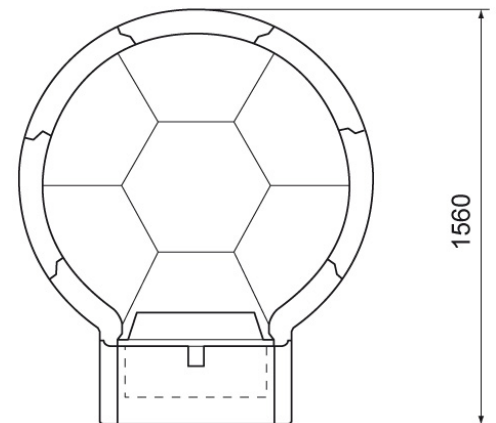

FORNO VOLTA 120

Sunday
The new way of grilling

55029

EXPO

cm

kg 519

-

120x105 H.106

24

20

Oven ø 120 cm (internal) completely made of ALUTEC®, special mixture with high alumina content (70%) with light colour. Equipped with metal door and thermometer.

Wood and charcoal burning

COMPONENTS