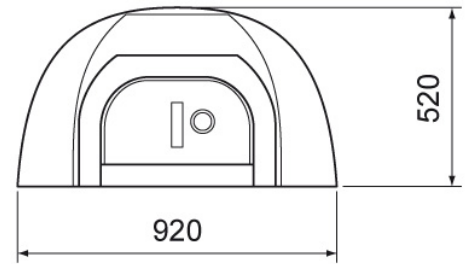

# FORNO VOLTA 80

**Sunday**  
The new way of grilling

55027

-

cm

-

kg 369

-

110x82 H.98

32

28

Oven ø 80 cm (internal) completely made of ALUTEC®, special mixture with high alumina content ( 70% ) with light colour. Equipped with metal door and thermometer.

Wood and charcoal burning