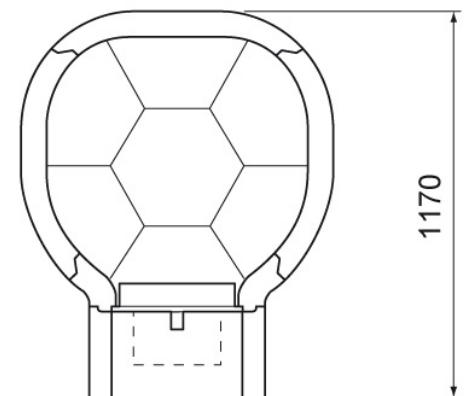

# FORNO VOLTA 80

**Sunday**  
The new way of grilling

55027

-

cm

-

kg 369

-

110x82 H.98

32

28

Oven ø 80 cm (internal) completely made of ALUTEC®, special mixture with high alumina content ( 70% ) with light colour. Equipped with metal door and thermometer.

Wood and charcoal burning